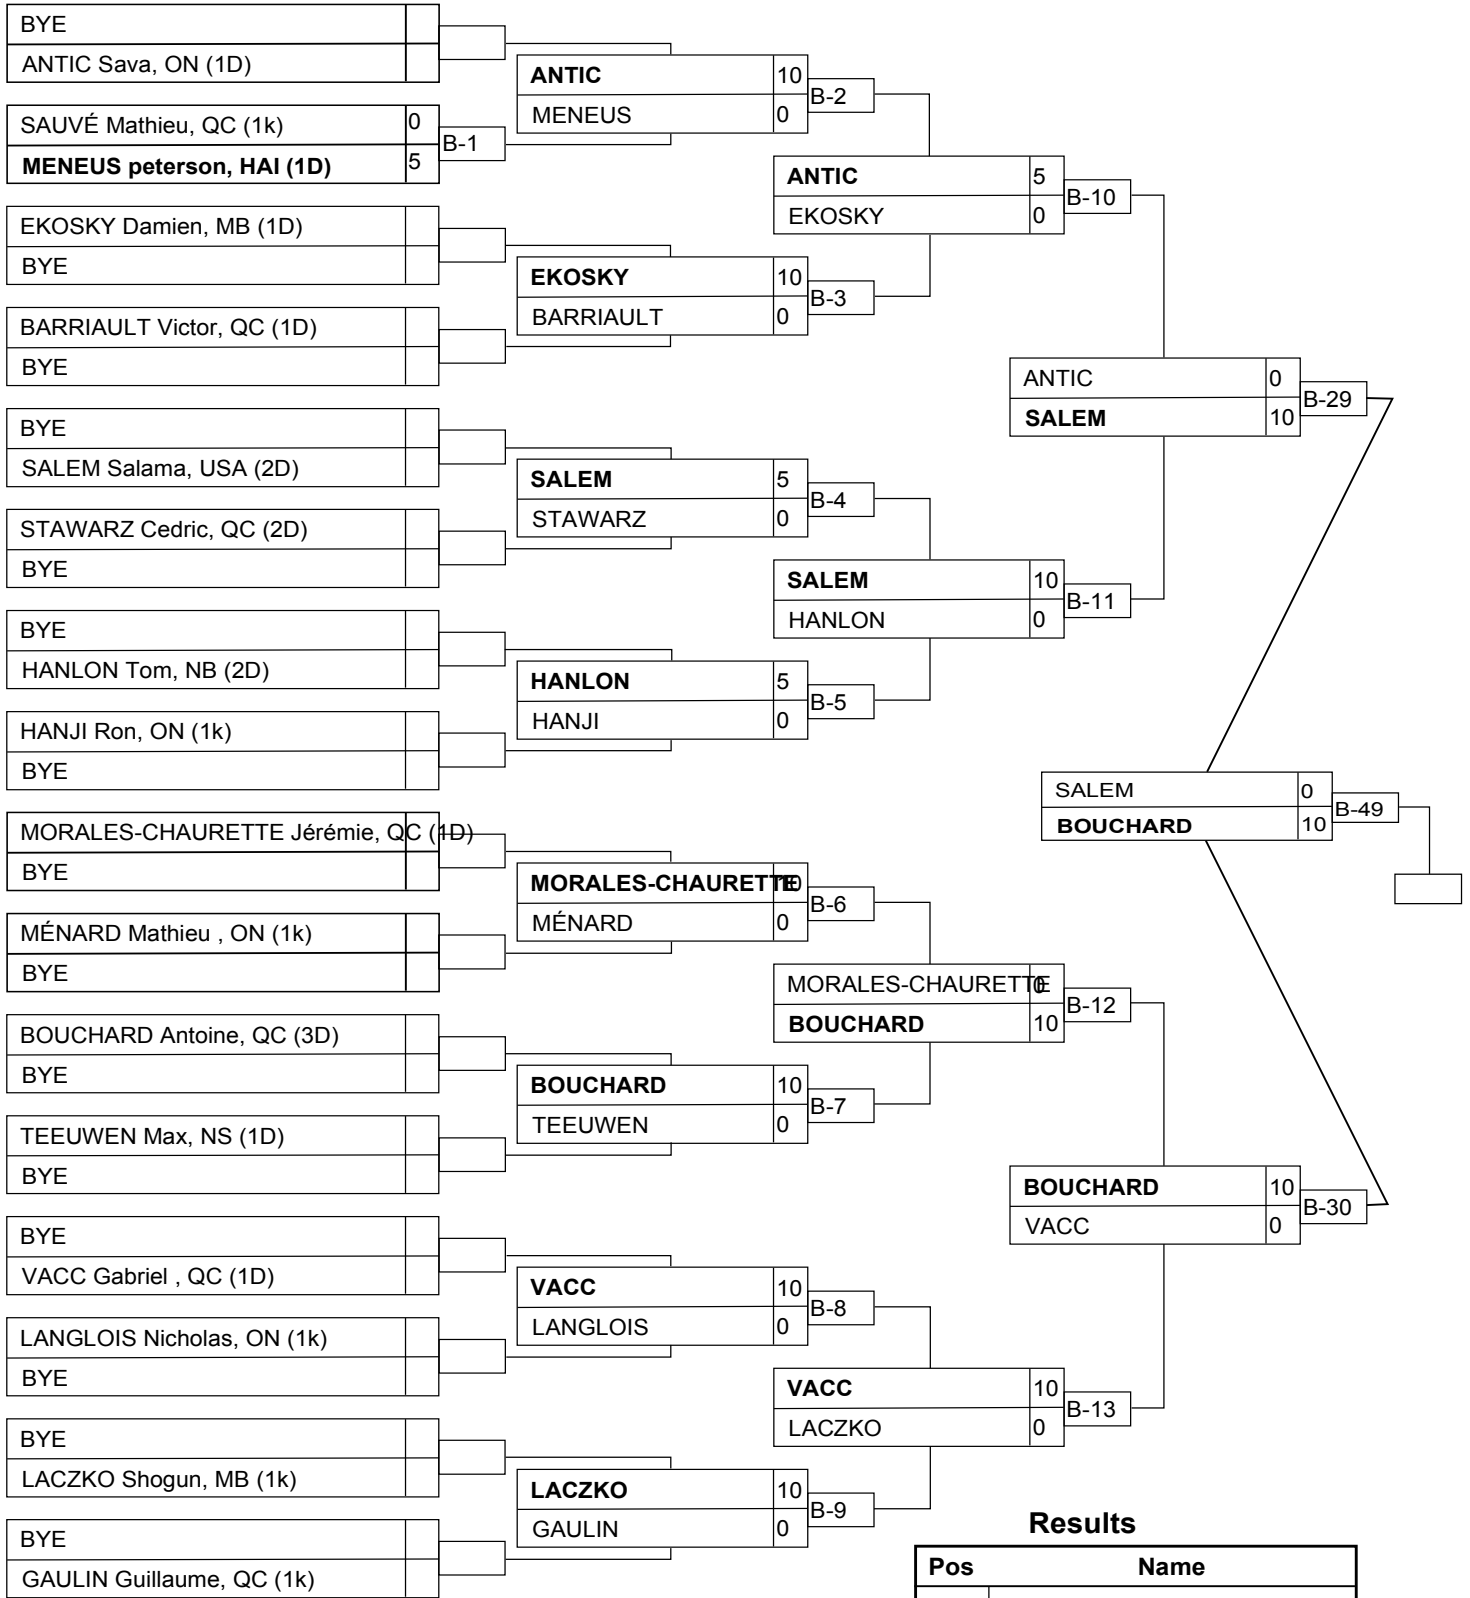

SenM -73

Results

Pos	Name
1	GABUN Constantin, QC (1D)
2	BOUCHARD Antoine, QC (3D)
3	GAUDREAU Simon, QC (1D)
3	SALEM Salama, USA (2D)