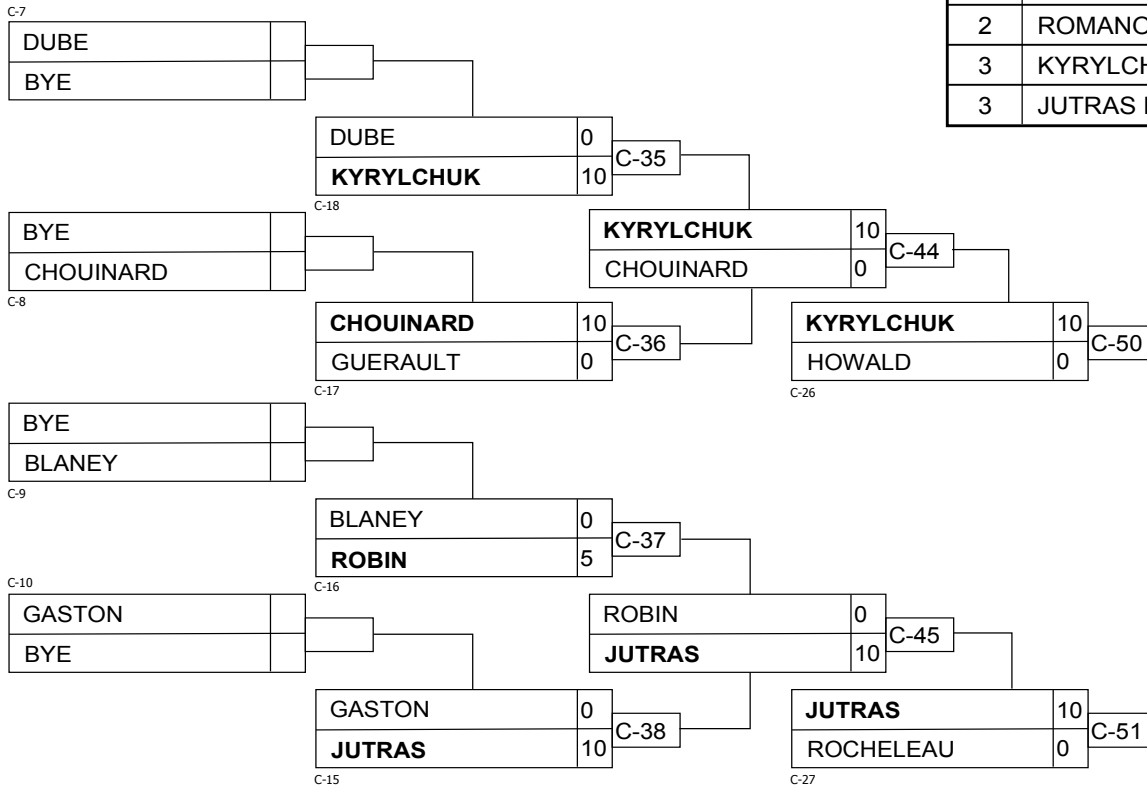

Pos	Name
1	EL NAHAS Shady, ON (1D)
2	ROMANOV Andriy, BC (1D)
3	KYRYLCHUK ivan, ON (1k)
3	JUTRAS David, QC (1D)