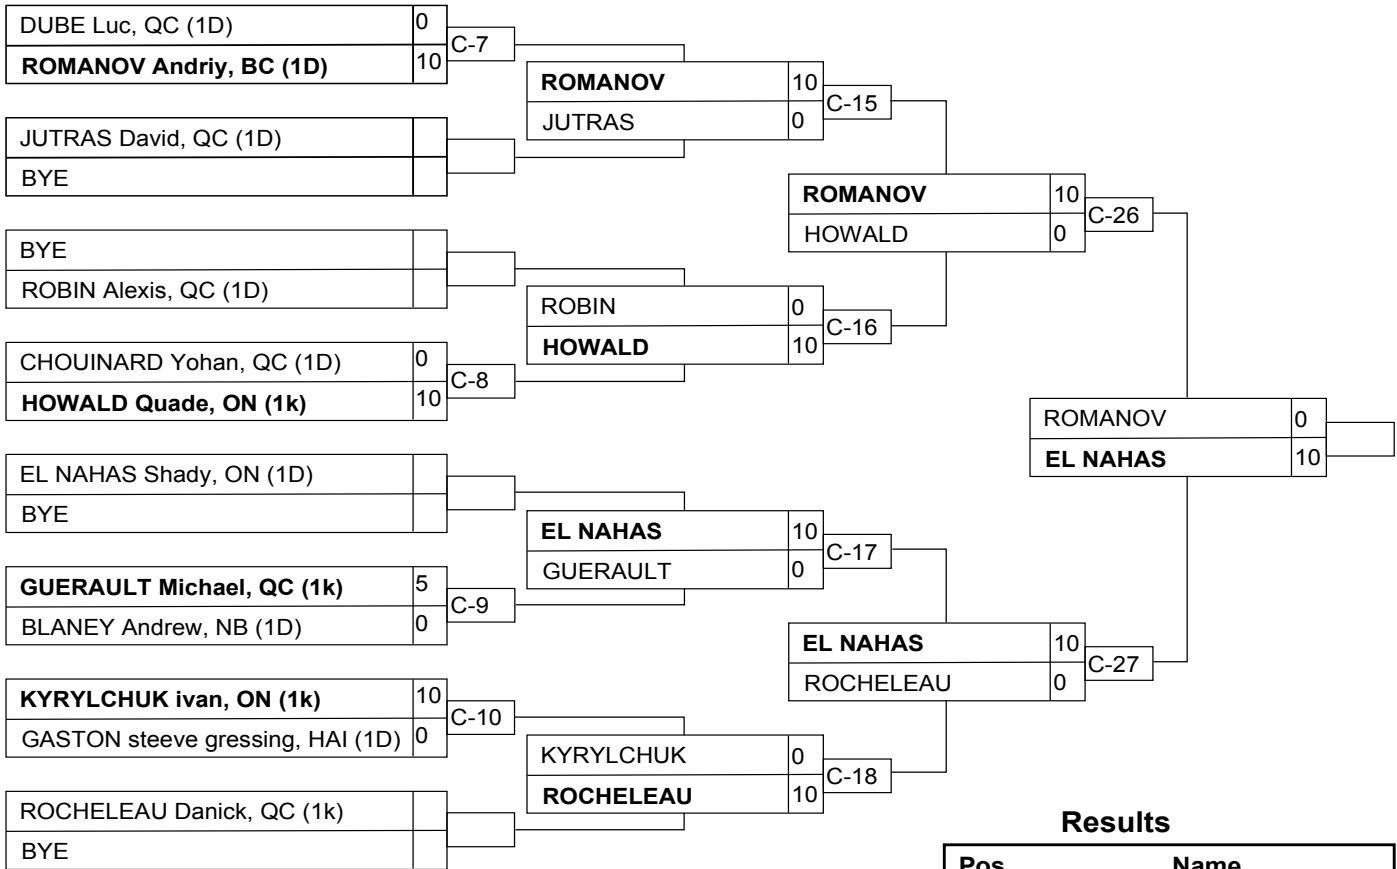

SenM -100

Pos	Name
1	EL NAHAS Shady, ON (1D)
2	ROMANOV Andriy, BC (1D)
3	KYRYLCHUK ivan, ON (1k)
3	JUTRAS David, QC (1D)