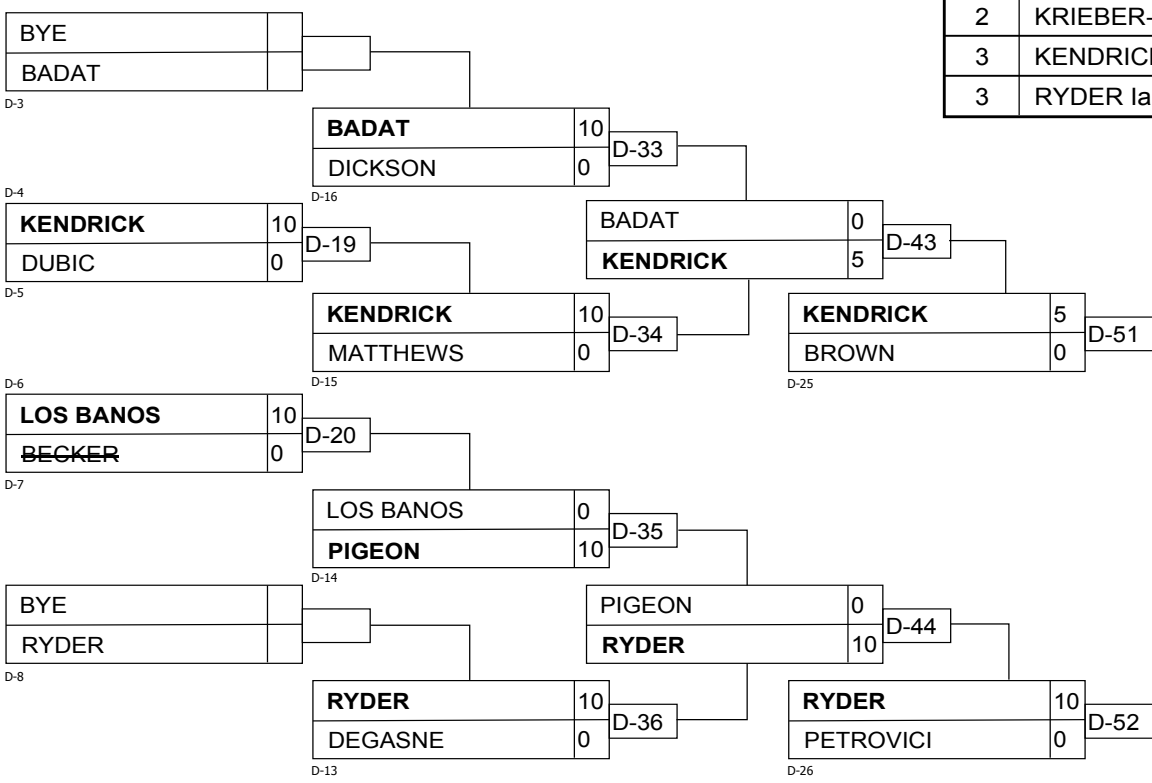

# SenM -90

**Results**

Pos	Name
1	ELNAHAS mohab, ON (1D)
2	KRIEBER-GAGNON Louis, QC (2D)
3	KENDRICK Benjamin, ON (2D)
3	RYDER Ian, BC (1k)