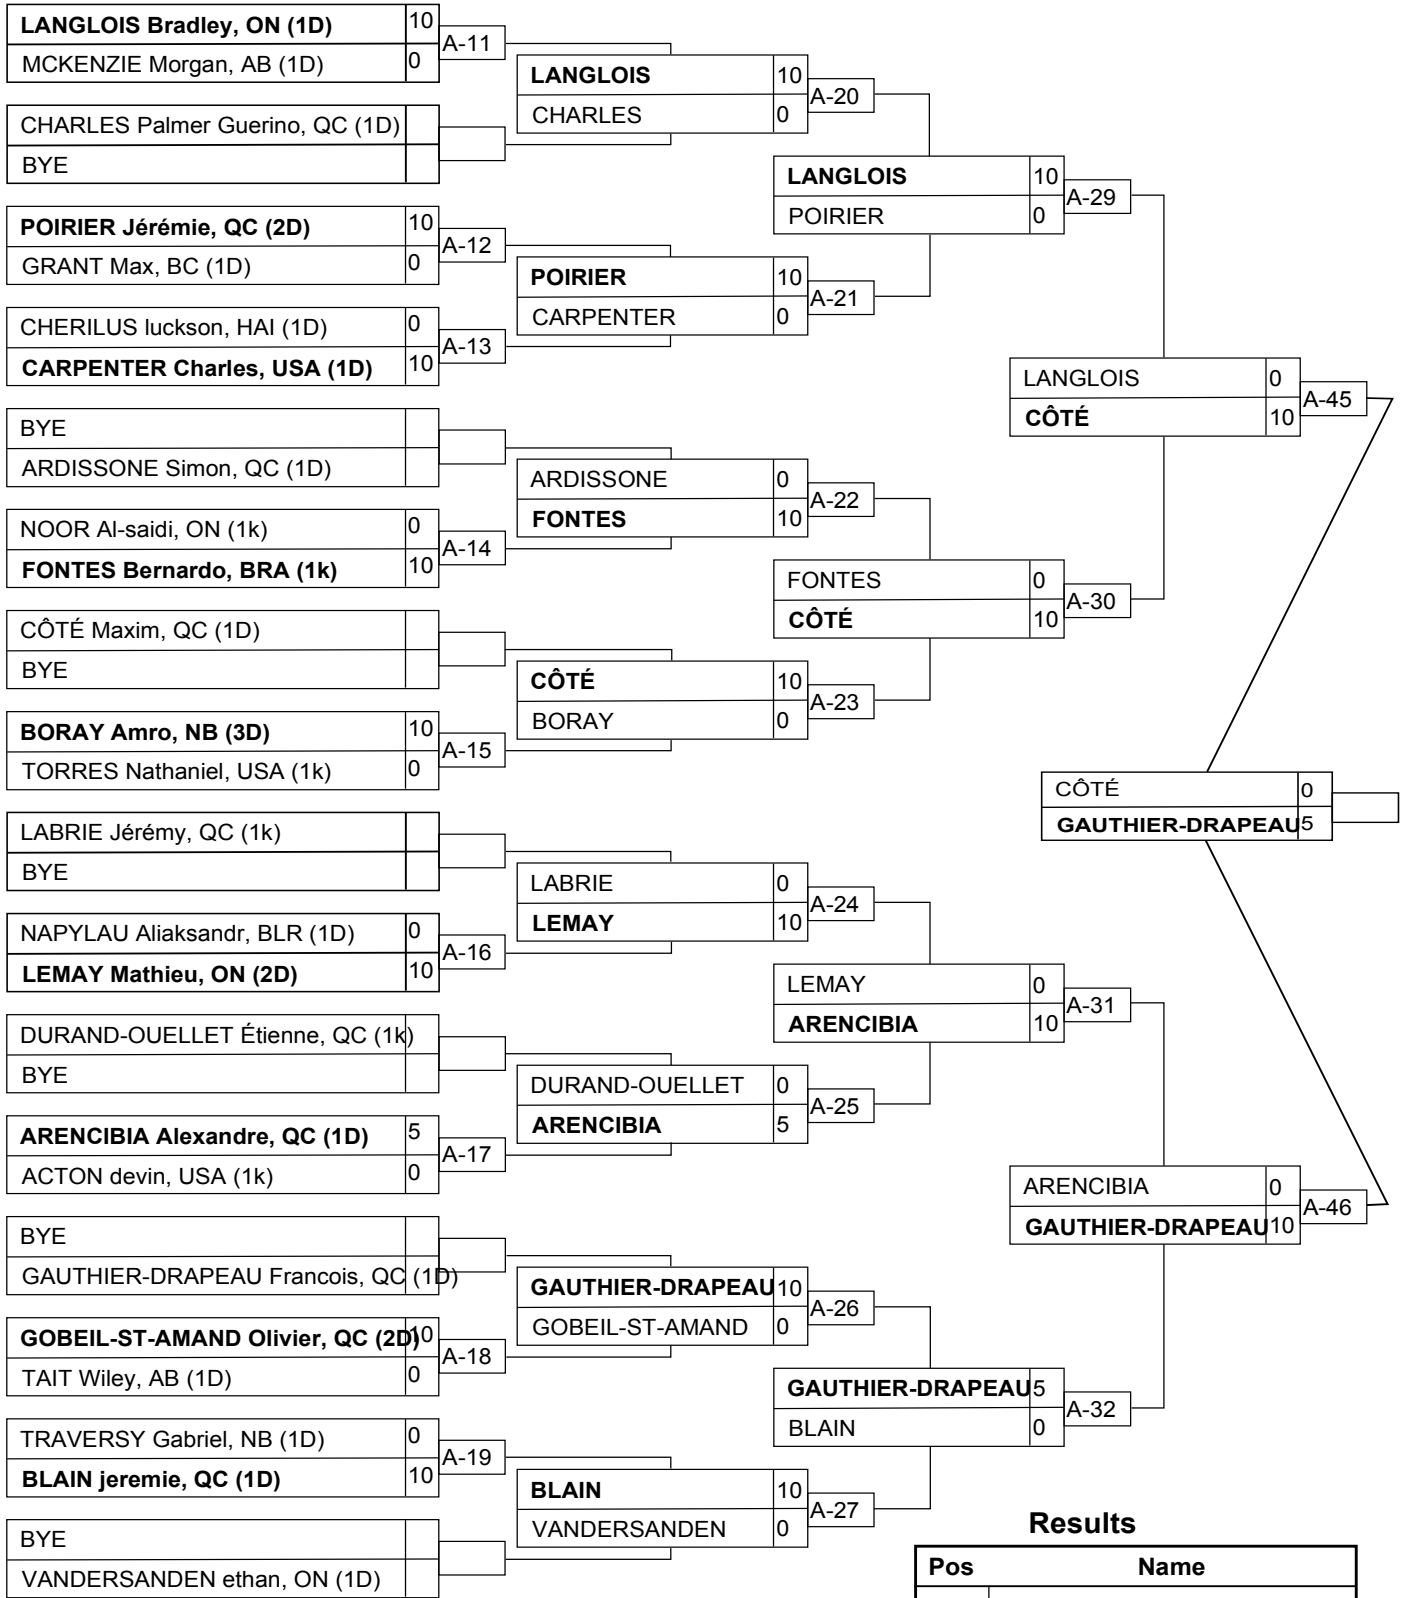

SenM -81

Results

Pos	Name
1	GAUTHIER-DRAPEAU Francois, QC (1D)
2	CÔTÉ Maxim, QC (1D)
3	BLAIN jeremie, QC (1D)
3	GOBEIL-ST-AMAND Olivier, QC (2D)